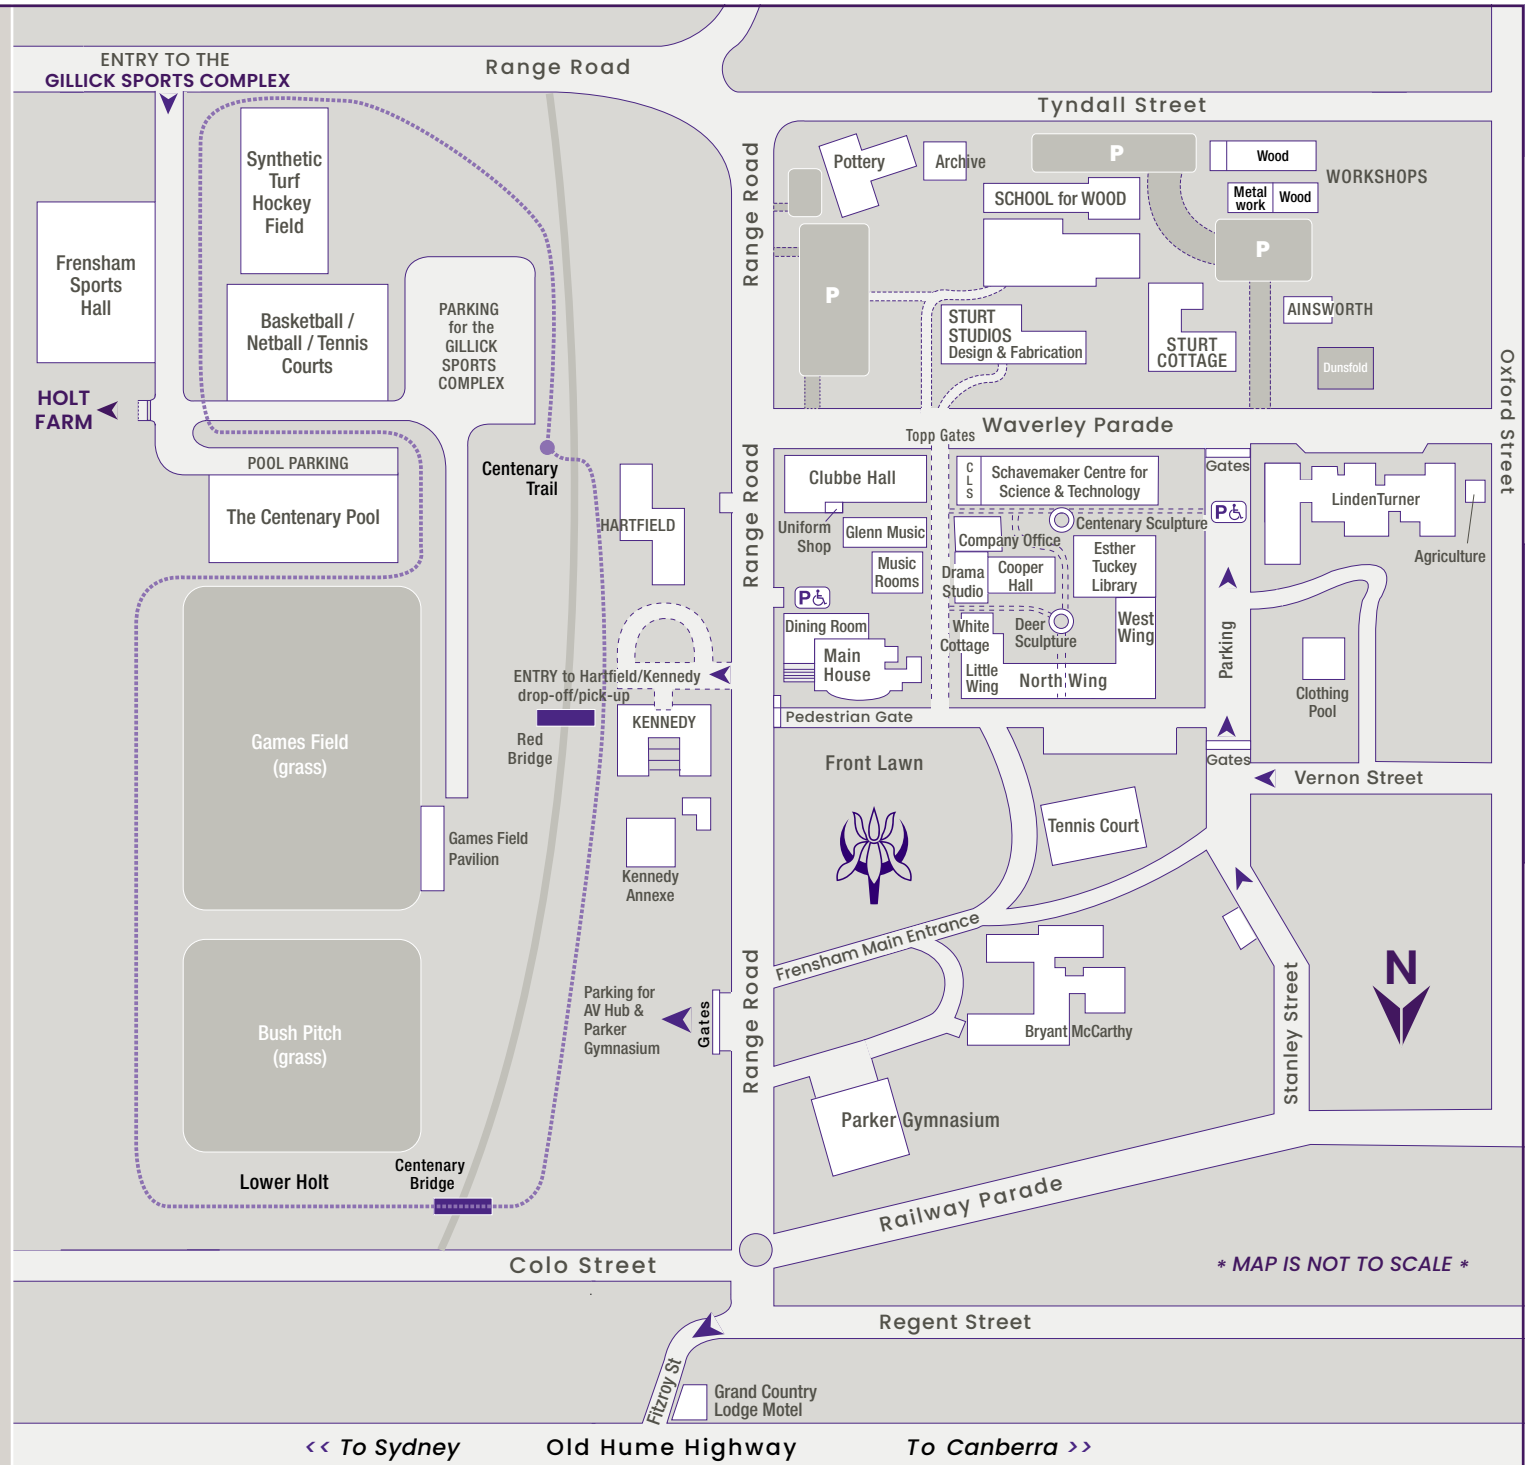

Frensham

CAMPUS MAP

including
Sturt Campus

FRENSHAM

Range Road
Mittagong NSW 2575

02 4860 2000

frensham@frensham.nsw.edu.au

www.frensham.nsw.edu.au

* MAP IS NOT TO SCALE *

<< To Sydney Old Hume Highway To Canberra >>